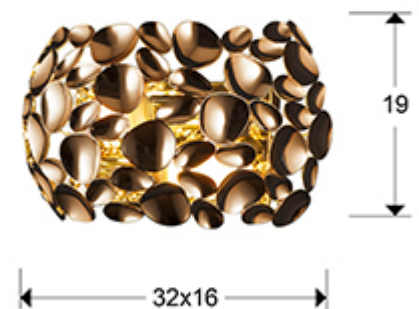

## Narisa

Wall lamps

266782N

Wall lamp of 2 lights made metal with rose gold plating.

·This item includes 2 E14 LED 7W. DIMABLE

### SIZES

Sizes: ↔ 32.0 ↓ 19.0 ↗ 16.0 cm  
Weight: 1.2 Kg